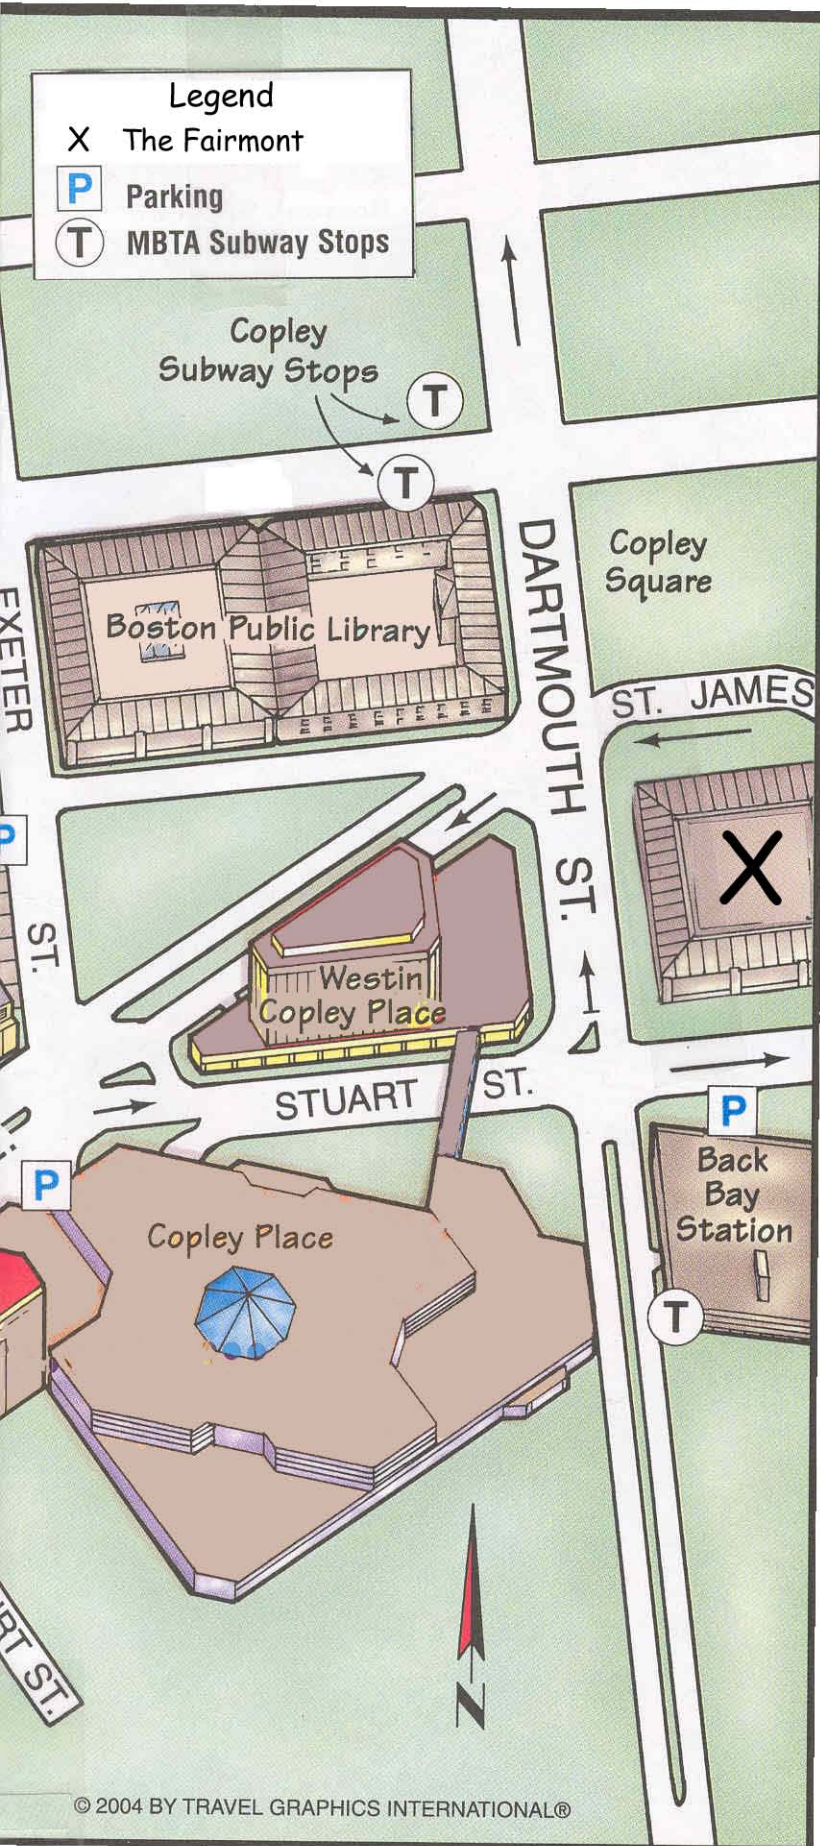

# DLF Fall Forum 2006 Area Map

← The Fairmont Copley Plaza

**Directions to the Reception**  
 Exit the front door of the Fairmont (St. James St. Entrance) and turn left. At the intersection of St. James and Dartmouth, cross Dartmouth and then turn Right. The Main Entrance to the Boston Public Library will be half a block down the Left. The reception will be located in the Popular Reading Room and there will be staff there to direct you.